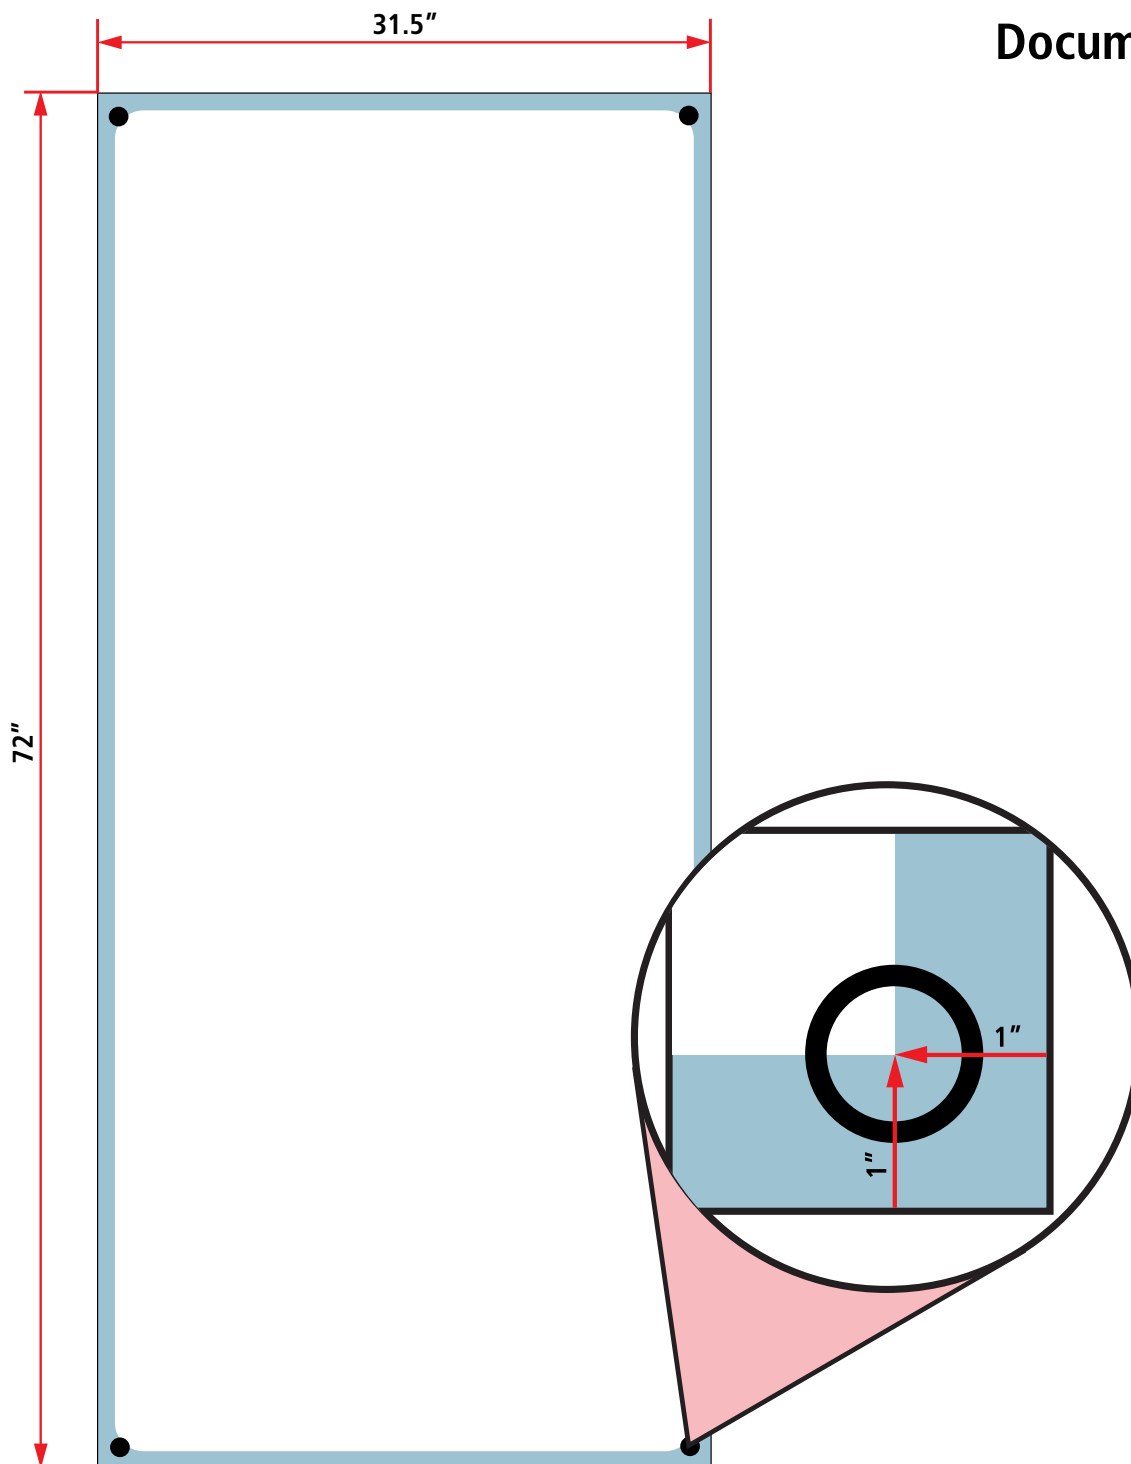

X• Banner Graphic Specs

Document Dimensions

31.5" x 72"

Color Mode

CMYK

Text Margins

1"

Bleed

0.25"

Resolution

At print size, 150 DPI

File Types

TIFF, EPS, PSD, AI